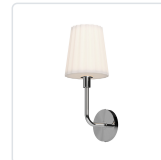

alora mood

P. 1.855.855.8926

CANADA: 19054 28TH Avenue Surrey - BC V3Z 6M3

USA: 3035 E. Lone Mountain Rd - Las Vegas, NV, 89081

PLISSE WV628107

FIXTURE DIMENSIONS	W7" x H18" x E7-7/8"
HEIGHT FROM CENTER	15-1/2"
EXTENSION	7-7/8"
LAMP TYPE	E26
MAX WATTAGE	60W
BULB QTY	1
BULBS INCLUDED	No
VOLTAGE	120V
GLASS DETAILS	Opal Glass
MATERIAL	Glass; Steel;
INSTALL OPTIONS	Up Only; Wall;
LOCATION	Damp
CANOPY DIMENSIONS	D5-1/8" x E7/8"
PAINT FINISH	AG01; CH01; MB01;

[D - Diameter, L - Length, W - Width, H - Height, E - Extension]

AVAILABLE FINISHES:

WV628107AGOP
Aged Gold/Opal
Matte Glass

WV628107CHOP
Chrome/Opal
Matte Glass

WV628107MBOP
Matte Black/Opal
Matte Glass

*For complete warranty terms, please visit: www.aloralighting.com/warranty