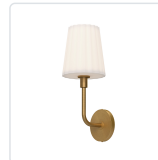

alora mood

P. 1.855.855.8926

CANADA: 19054 28TH Avenue Surrey - BC V3Z 6M3

USA: 3035 E. Lone Mountain Rd - Las Vegas, NV, 89081

PLISSE WV628107

FIXTURE DIMENSIONS	W7" x H18" x E7-7/8"
HEIGHT FROM CENTER	15-1/2"
EXTENSION	7-7/8"
LAMP TYPE	E26
MAX WATTAGE	60W
BULB QTY	1
BULBS INCLUDED	No
VOLTAGE	120V
GLASS DETAILS	Opal Glass
MATERIAL	Glass; Steel;
INSTALL OPTIONS	Up Only; Wall;
LOCATION	Damp
CANOPY DIMENSIONS	D5-1/8" x E7/8"
PAINT FINISH	AG01; CH01; MB01;

[D - Diameter, L - Length, W - Width, H - Height, E - Extension]

AVAILABLE FINISHES:

WV628107AGOP
Aged Gold/Opal
Matte Glass

WV628107CHOP
Chrome/Opal
Matte Glass

WV628107MBOP
Matte Black/Opal
Matte Glass

*For complete warranty terms, please visit: www.aloralighting.com/warranty