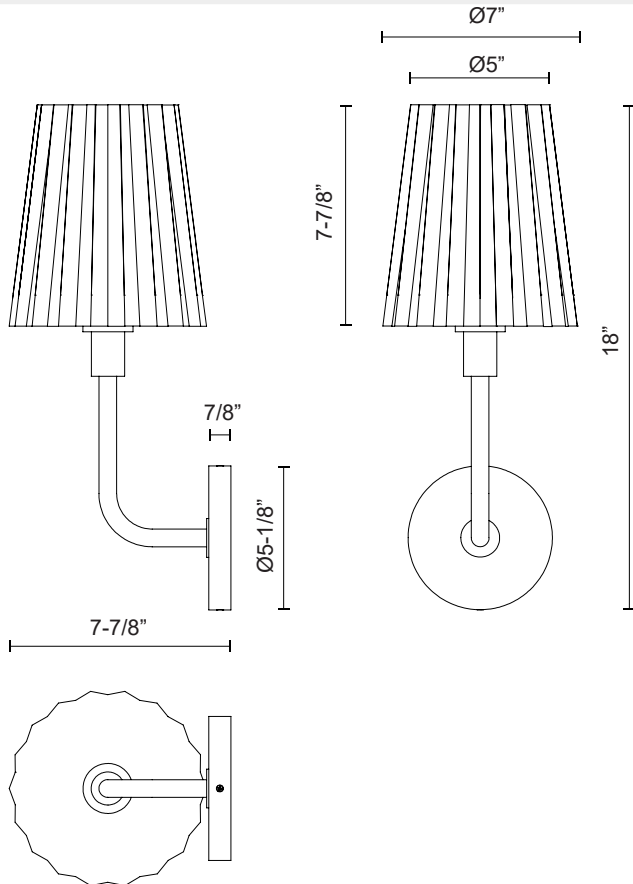

alora mood

P. 1.855.855.8926

CANADA: 19054 28TH Avenue Surrey - BC V3Z 6M3

USA: 3035 E. Lone Mountain Rd - Las Vegas, NV, 89081

PLISSE WV628107

FIXTURE DIMENSIONS	W7" x H18" x E7-7/8"
HEIGHT FROM CENTER	15-1/2"
EXTENSION	7-7/8"
LAMP TYPE	E26
MAX WATTAGE	60W
BULB QTY	1
BULBS INCLUDED	No
VOLTAGE	120V
GLASS DETAILS	Opal Glass
MATERIAL	Glass; Steel;
INSTALL OPTIONS	Up Only; Wall;
LOCATION	Damp
CANOPY DIMENSIONS	D5-1/8" x E7/8"
PAINT FINISH	AG01; CH01; MB01;

[D - Diameter, L - Length, W - Width, H - Height, E - Extension]

AVAILABLE FINISHES:

WV628107AGOP
Aged Gold/Opal
Matte Glass

WV628107CHOP
Chrome/Opal
Matte Glass

WV628107MBOP
Matte Black/Opal
Matte Glass

*For complete warranty terms, please visit: www.aloralighting.com/warranty