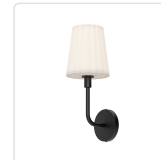

alora mood

P. 1.855.855.8926

CANADA: 19054 28TH Avenue Surrey - BC V3Z 6M3

USA: 3035 E. Lone Mountain Rd - Las Vegas, NV, 89081

PLISSE WV628107

FIXTURE DIMENSIONS	W7" x H18" x E7-7/8"
HEIGHT FROM CENTER	15-1/2"
EXTENSION	7-7/8"
LAMP TYPE	E26
MAX WATTAGE	60W
BULB QTY	1
BULBS INCLUDED	No
VOLTAGE	120V
GLASS DETAILS	Opal Glass
MATERIAL	Glass; Steel;
INSTALL OPTIONS	Up Only; Wall;
LOCATION	Damp
CANOPY DIMENSIONS	D5-1/8" x E7/8"
PAINT FINISH	AG01; CH01; MB01;

[D - Diameter, L - Length, W - Width, H - Height, E - Extension]

AVAILABLE FINISHES:

WV628107AGOP
Aged Gold/Opal
Matte Glass

WV628107CHOP
Chrome/Opal
Matte Glass

WV628107MBOP
Matte Black/Opal
Matte Glass

*For complete warranty terms, please visit: www.aloralighting.com/warranty